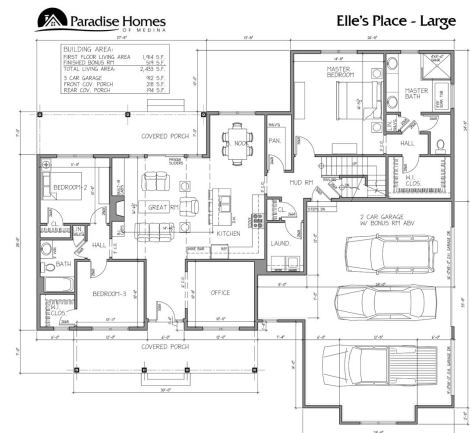

Contact Us Today

Phone: 330.607.6985

Email: sales@paradisehomesofmedina.com

Web: www.paradisehomesofmedina.com

Property Specifications

- F&A - Functional and affordable
- Modern farmhouse - open plan
- Bonus room upstairs
- Private master suite
- 2100 sq. ft. option shown

Property Plans

Elle's Place

This modern farmhouse enjoys the best of both worlds with a classic front porch and stylish curb-appeal. A second sprawling porch to the rear continues outdoor enjoyment. The open floor plan maintains an easy flow for families to relax and enjoy meals together. The master suite is free of distractions and tucked away for privacy while the utility room with laundry sink is nearby for convenience. Two additional rooms are available for children, guests, or a study. Call us today to start planning your new home!

Price: \$259,900 (as shown)

Contact Us Today

Phone: 330.607.6985

Email: sales@paradisehomesofmedina.com

Web: www.paradisehomesofmedina.com

Property Specifications

- F&A - Functional and affordable
- Modern farmhouse - open plan
- Bonus room upstairs
- Private master suite
- 2433 sq. ft. option shown

Property Plans

Elle's Place - Large

This modern farmhouse enjoys the best of both worlds with a classic front porch and stylish curb-appeal. A second sprawling porch to the rear continues outdoor enjoyment. The open floor plan maintains an easy flow for families to relax and enjoy meals together. The master suite is free of distractions and tucked away for privacy while the utility room with laundry sink is nearby for convenience. Two additional rooms are available for children, guests, or a study. Call us today to start planning your new home!