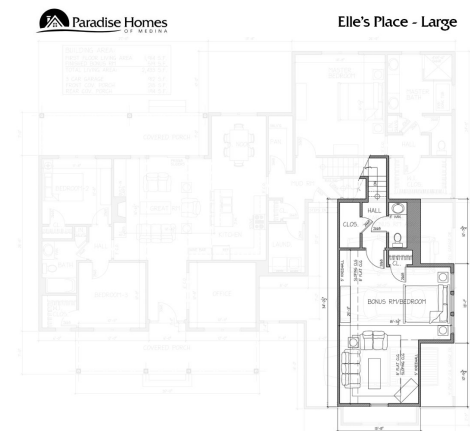

Property Plans

Elle's Place

This modern farmhouse enjoys the best of both worlds with a classic front porch and stylish curb-appeal. A second sprawling porch to the rear continues outdoor enjoyment. The open floor plan maintains an easy flow for families to relax and enjoy meals together. The master suite is free of distractions and tucked away for privacy while the utility room with laundry sink is nearby for convenience. Two additional rooms are available for children, guests, or a study. Call us today to start planning your new home!

Price: \$259,900 (as shown)

Contact Us Today

Phone: 330.607.6985

Email: sales@paradisehomesofmedina.com

Web: www.paradisehomesofmedina.com

Property Specifications

- F&A - Functional and affordable
- Modern farmhouse - open plan
- Bonus room upstairs
- Private master suite
- 2433 sq. ft. option shown

Property Plans

Elle's Place - Large

This modern farmhouse enjoys the best of both worlds with a classic front porch and stylish curb-appeal. A second sprawling porch to the rear continues outdoor enjoyment. The open floor plan maintains an easy flow for families to relax and enjoy meals together. The master suite is free of distractions and tucked away for privacy while the utility room with laundry sink is nearby for convenience. Two additional rooms are available for children, guests, or a study. Call us today to start planning your new home!