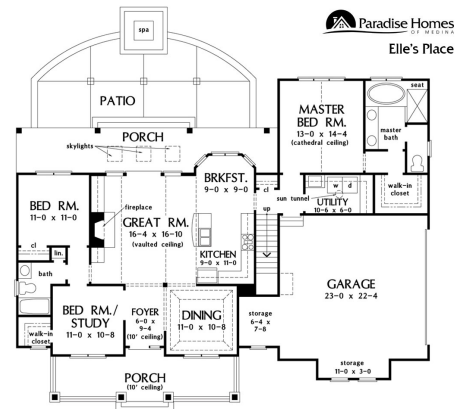

Contact Us Today

Phone: 330.607.6985

Email: sales@paradisehomesofmedina.com

Web: www.paradisehomesofmedina.com

Property Specifications

- F&A - Functional and affordable
- Modern farmhouse - open plan
- Bonus room upstairs
- Private master suite
- 2100 sq. ft. option shown

Property Plans

Elle's Place

This modern farmhouse enjoys the best of both worlds with a classic front porch and stylish curb-appeal. A second sprawling porch to the rear continues outdoor enjoyment. The open floor plan maintains an easy flow for families to relax and enjoy meals together. The master suite is free of distractions and tucked away for privacy while the utility room with laundry sink is nearby for convenience. Two additional rooms are available for children, guests, or a study. Call us today to start planning your new home!

Price: \$259,900 (as shown)

Contact Us Today

Phone: 330.607.6985

Email: sales@paradisehomesofmedina.com

Web: www.paradisehomesofmedina.com

Property Specifications

- F&A - Functional and affordable
- Modern farmhouse - open plan
- Bonus room upstairs
- Private master suite
- 2433 sq. ft. option shown

Property Plans

Elle's Place - Large

This modern farmhouse enjoys the best of both worlds with a classic front porch and stylish curb-appeal. A second sprawling porch to the rear continues outdoor enjoyment. The open floor plan maintains an easy flow for families to relax and enjoy meals together. The master suite is free of distractions and tucked away for privacy while the utility room with laundry sink is nearby for convenience. Two additional rooms are available for children, guests, or a study. Call us today to start planning your new home!